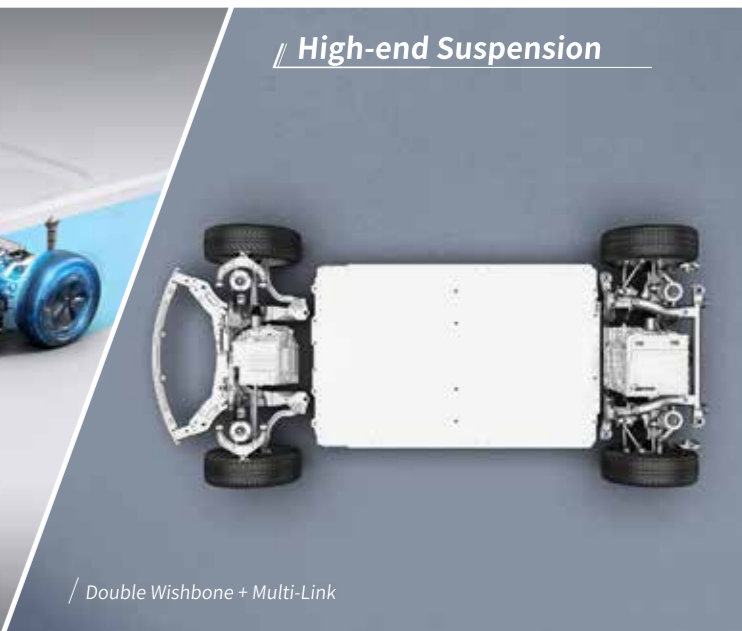

// Blade Battery

// Ultimate Handling

/ iTAC (Intelligence Torque Adaption Control)

// High-end Suspension

/ Double Wishbone + Multi-Link

EURO NCAP
★★★★★

ANCAP SAFETY
★★★★★

// HiFi Customization DYNAUDIO Sound

// Enjoy NVH Quiet Space

// Integrated Sensory Seat

ARCTIC
BLUE

ATLANTIS
GRAY

COSMOS
BLACK

AURORA
WHITE

BYD SEAL Specifications

Dimensions	Dynamic Range	Premium Range	Performance
Overall length (mm)		4,800	
Overall width (mm)		1,875	
Overall height (mm)		1,460	
Wheel track - front / rear (mm)		1,620/1,625	
Wheelbase (mm)		2,920	
Minimum turning radius (m)		5.7	
Front trunk capacity (L)		50	
Rear trunk capacity (L)		400	
Kerb weight (kg)	1,922	2,055	2,185
Gross vehicle mass (kg)	2,344	2,501	2,631
Traction Motor			
Drivetrain	Rear Drive	Rear Drive	All-Wheel Drive
Front motor type	/	/	Squirrel cage induction asynchronous motor
Front motor maximum power (kW)	/	/	160
Front motor maximum torque (N·m)	/	/	310
Rear motor type	Permanent magnet synchronous motor		
Rear motor maximum power (kW)	150	230	230
Rear motor maximum torque (N·m)	310	360	360
Maximum power (kW)	150	230	390
Maximum torque (N·m)	310	360	670
Performance			
Acceleration 0-100km/h (s)	7.5	5.9	3.8
Electric range: WLTC Combined Cycle (km)	460	570	520
Seating capacity		5	
Battery type	BYD Blade Battery		
Battery capacity (kWh)	61.44	82.56	82.56
Chassis			
Front suspension	Double Wishbone		
Rear suspension	Multi-Link		
Frequency Selective Damping (FSD) shock absorbers	—	—	Front & Rear
Front disc brake	Ventilated	Ventilated & Drilled	Ventilated & Drilled
Rear disc brake	Ventilated	Ventilated	Ventilated
Front brake caliper	Floating	Fixed	Fixed
Wheel type	Alloy	Alloy	Alloy
Tyre size	225/50 R18	235/45 R19	235/45 R19