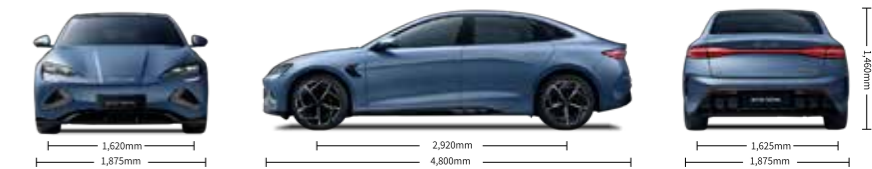

Rear fog light	●	●	●
Sequential rear indicators	●	●	●
LED centre high mount stop light	●	●	●
RGB dynamic mood lights with rhythm function	●	●	●
LED front reading light	●	●	●
LED rear side reading light	●	●	●
Luggage compartment light	●	●	●
Keyless entry & start			
Keyless entry & start	●	●	●
NFC card key	●	●	●
Wireless phone charger × 2	●	●	●
12V accessory socket	●	●	●
PM2.5 filtration system	●	●	●
PM2.5 high efficiency filter (CN95)	●	●	●
Negative ion air purifier	●	●	●
Automatic dual-zone heat pump air-conditioning	●	●	●
Rear central air vents	●	●	●
Tyre repair kit	●	●	●
Tool kit	●	●	●

NOTE

- •The real range is influenced by many factors such as individual driving style, load, traffic etc. The declared range is estimated for reference only.
- •Bluetooth® is a registered trademark of Bluetooth SIG, Inc. Compatibility and functionality varies depending on device.
- •Apple CarPlay® is a registered trade mark of Apple Inc. Requires compatible device, USB connection
- •Colours depicted are a guide only and may vary from actual colours due to the printing.
- •Driving assist system are not a substitute for the driver's responsibility of the vehicle.
- •BYD reserves the right to vary vehicle specifications and standard features from those detailed in this brochure.

Dimensions